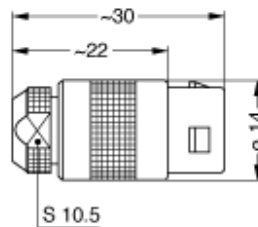

Form & Material

Shell style / Model id	FFA - Straight plug, cable collet
Plug	Straight
Housing material	Brass (chrome plated [SAE AMS 2460]) shell and collet nut, nickel plated [SAE AMS QQ N 290] brass latch sleeve and mid pieces
Locking system	Push-pull
Keying	Hermaphroditic keying (half moon insert) with male pin 1
Weight	14.44 g

Environment

Environmental protection (IP rating)	IP50
Salt Spray Corrosion	>1000 hr

Cable fixation

Cable termination protection	Standard back nut (no additional protection)
Fixation type	Cable collet
Jacket cable outside diameter [mm]	3.70 - 4.10 mm

Drawings

Dimensions

	A	L
mm.	14	30
in.	0.55	1.18

https://www.lemo.com/int_en/ffa-2c-304-clac42.html

LEMO products and services are provided "as is". LEMO makes no warranties or representations with regard to LEMO product & services or use of them, express, implied or statutory, including for accuracy, completeness, or security. The user is fully responsible for his products and applications using LEMO components.